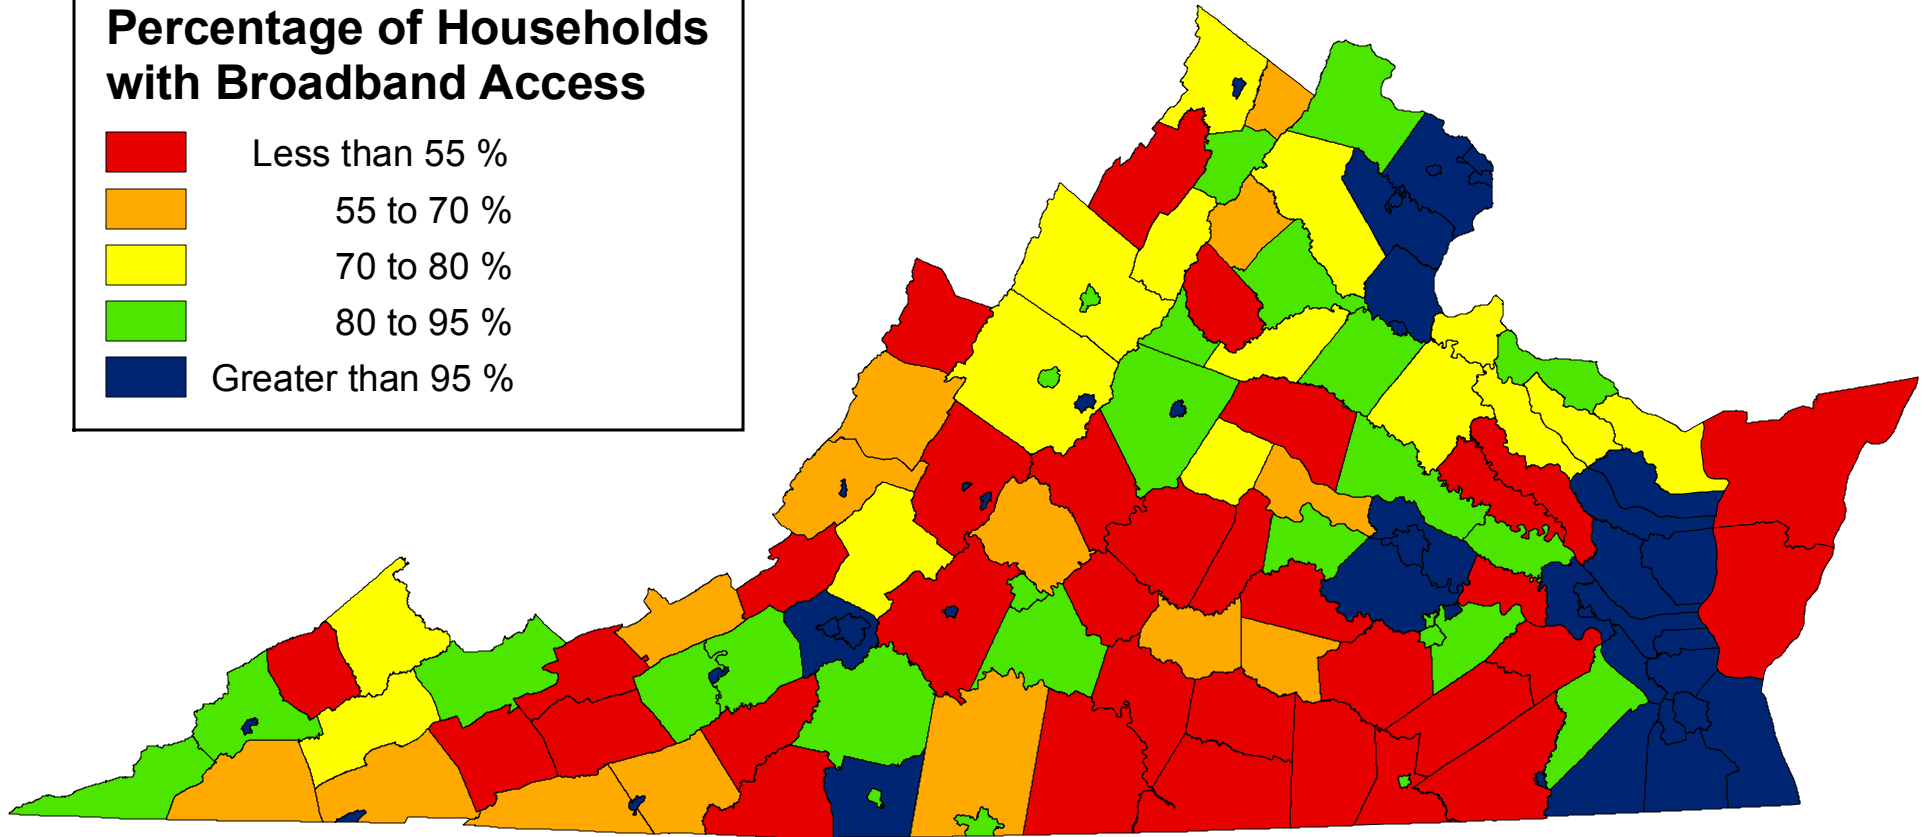

Percentage of Households with Broadband Access

Percentage of Households with Broadband Access

The FCC definition of broadband access is a download speed faster than 25 Megabits per second and an upload speed faster than 3 Megabits per second

The representations contained herein are for informational purposes only. Best efforts are undertaken to ensure the correctness of this information, however, all warranties regarding the accuracy of the map and any representations or inferences derived there from are hereby expressly disclaimed.

Mapping and Spatial Alteration provided by:

Map Created January 2015

The Virginia Center for Innovative Technology (CIT) and its partners neither assure nor accept any liability for the accuracy of the data. Those relying upon this information assume the risk of loss exclusively for any inaccuracy. All errors and omissions brought to the attention of the CIT will be promptly corrected.